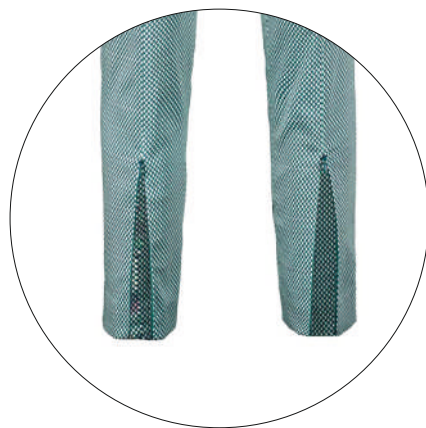

LAVARD

— SINCE 1975 *Woman* —

TROUSERS
JODI

7 560 руб./шт

Product Number: **86332**

Fabric: **STEFY**

Colour: **MULTICOLOR** (like sample)

Composition: **97% CO 3% EA**

Sizes: **34-44**

Price: **F**

1