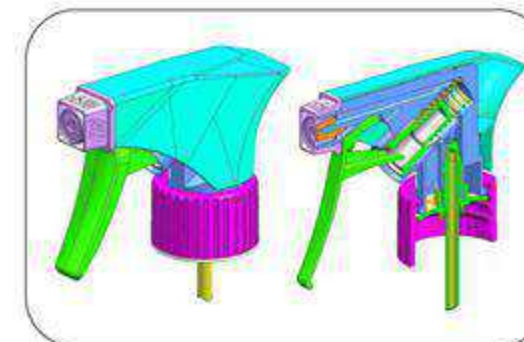

New Items Coming!

SM-TS-50