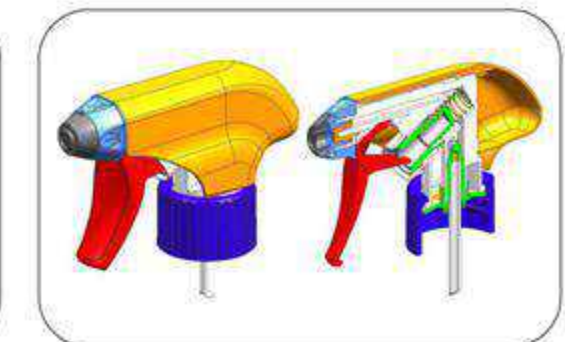

PRODUCT CATEGORY

TRIGGER SPRAYER

Classic Trigger Sprayer

Size: 28/400 28/410 28/415

Color: Can be customized

Discharge Rate: 0.9cc, 1.1cc

Use: For high viscous chemicals

- Size: 28/400 28/410
- Nozzle Type: spray/stream; spray/spray; foam
- Handle : wide handle
- Discharge Rate: 0.9-1.0cc
- 316 stainless spring, strong chemical resistance

New Items Coming!

SM-TS-52