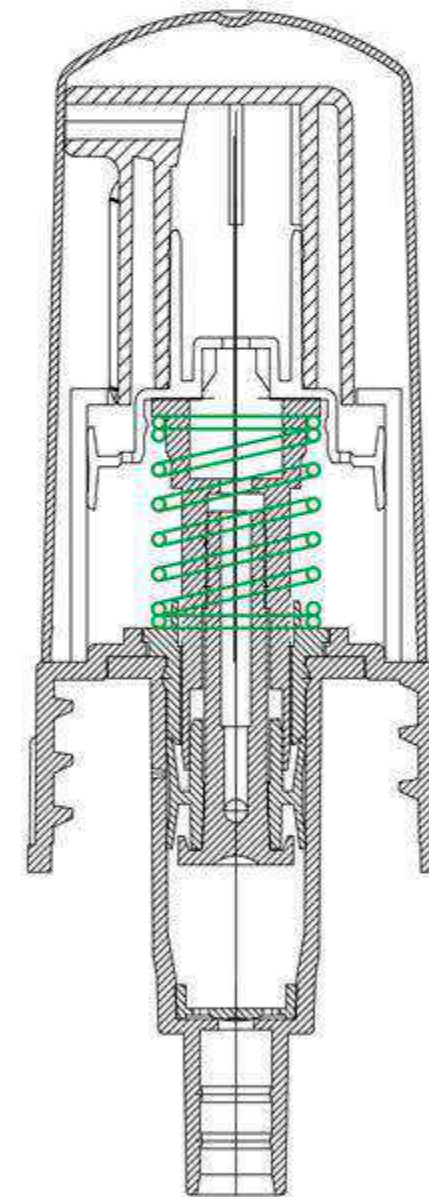

Outspring Foam Pump