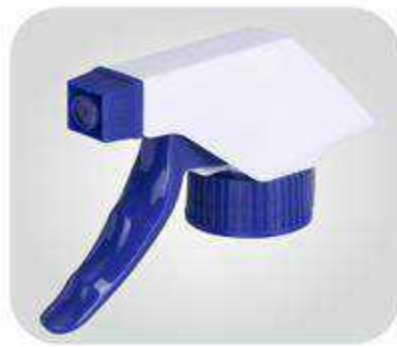

### Economic Trigger Sprayer

Size: 28/400 28/410 28/415

Color: Can be customized

Discharge Rate:  $0.65 \pm 0.10\text{cc}$

Use: For all kinds of household chemicals

SM-TS-10

SM-TS-33A

SM-TS-17

SM-TS-34

SM-TS-29

SM-TS-31

SM-TS-18F

SM-TS-24

SM-TS-26

SM-TS-28W

SM-TS-25W