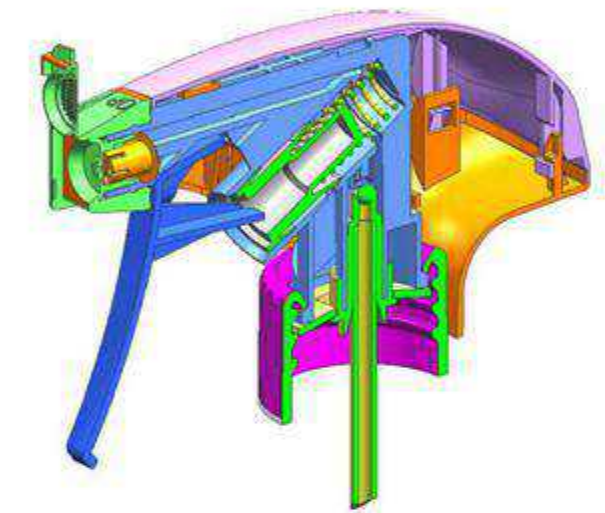

### Classic Trigger Sprayer

Size: 28/400 28/410 28/415

Color: Can be customized

Discharge Rate: 0.9cc, 1.1cc

Use: For high viscous chemicals

- Size: 28/400 28/410
- Nozzle Type: spray/stream; spray/spray; foam
- Handle : wide handle
- Discharge Rate: 0.9-1.0cc
- 316 stainless spring, strong chemical resistance