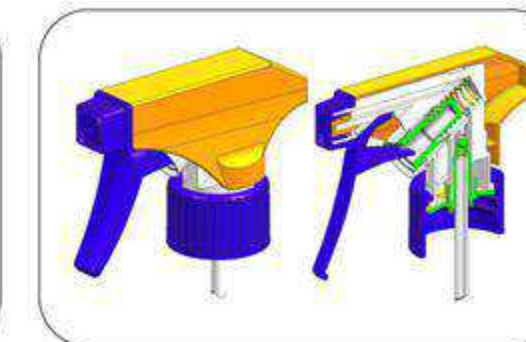

PRODUCT CATEGORY

TRIGGER SPRAYER

Classic Trigger Sprayer

Size: 28/400 28/410 28/415

Color: Can be customized

Discharge Rate: 0.9cc, 1.1cc

Use: For high viscous chemicals

- Size: 28/400 28/410
- Nozzle Type: spray/stream; spray/spray; foam
- Handle : wide handle
- Discharge Rate: 0.9-1.0cc
- 316 stainless spring, strong chemical resistance

New Items Coming!

SM-TS-51